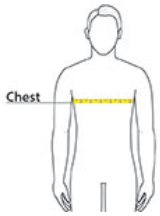

## PRODUCT MEASUREMENTS

	XXS	XS	S	M	L	XL	2XL	3XL	4XL	5XL
Body Length at Back	26 3/8	27 1/6	28	29 1/7	30	31 1/9	32	33	33 6/7	34 2/3
Chest	17 1/3	18 1/9	18 8/9	20 1/2	22	24	26	28	30	31 8/9
Sleeve Length from Center Back	16	16 1/3	16 3/4	17 1/3	18	18 3/5	19 2/7	20	20 1/2	21

**Body Length at Back:** Measured from high point shoulder to finished hem at back.

**Chest:** Measured across the chest one inch below armhole when laid flat.

**Sleeve Length from Center Back:** Measure from Center Back neck to shoulder point to sleeve hem.

## SIZE CHARTS

	XXS	XS	S	M	L	XL	2XL	3XL	4XL	5XL
Chest	32-33 1/2	34-35	36-37	38-40	41-43	44-47	48-51	52-55	56-59	60-63

## HOW TO MEASURE